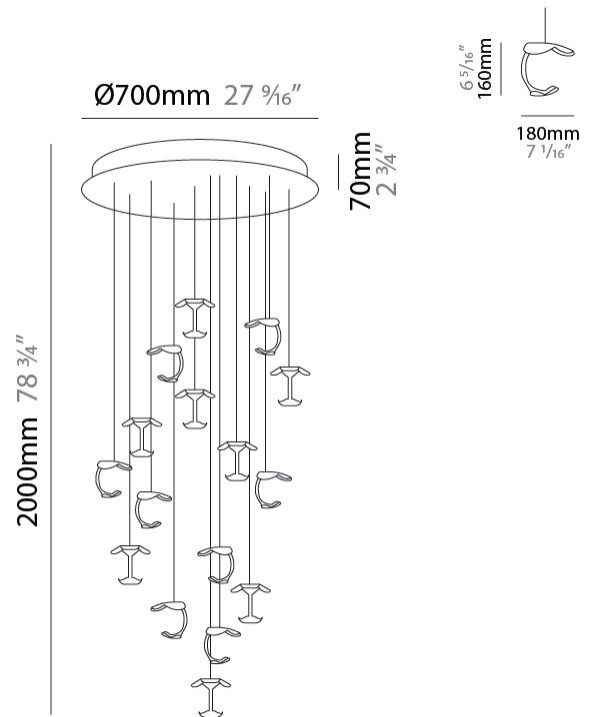

PROJECT	_____
TYPE	_____
SPECIFIER	_____
QUANTITY	_____
DATE	_____

1. To build a product code in our configurator select the specify button on the base model # product page
2. To build a manual product code on this datasheet choose from the options listed below in blue font and add the suffix to the base model #

GENERAL

Series: Le Gigue
Partner: Knikerboker
Division: Design
Installation: Suspension
Product Type: Pendant
Mounting Location: Ceiling
Light Distribution: Indirect

PHYSICAL

Shape: Abstract
Diameter (mm): 700
Diameter (in): 27 7/16
Max. Overall Height (mm): 2650
Max. Overall Height (in): 104 5/16
Weight (kg): 21.3
Fixture Finish: EWH / EBK / MAN / COF / PRD / SLF / GLF / CLF / BRL / EWS / EWG / EWC / EWR / EBS / EBG / EBC / EBC / EBB / MAS / MAD / MAC / MAB / COS / CGO / CCL / CBL / PRS / PRG / PRC / PRB
Fixture Material: Metal
Cable Details: Transparent Cable in the following lengths 5 x 1000mm / 39 3/8" 6 x 1500mm / 59 1/16" 5 x 2000mm / 78 3/4"

ELECTRICAL

Lamp Type: LED
Input Wattage (W): 88
Dimming: Non-Dimming / Phase Dimming (120vac Only)
Driver Included: Yes
Driver Location: Integrated
Driver Type: Constant Current - Universal
Driver Class: Class 2
Input Voltage (V): 120 - 277
Constant Current (MA): 1050

LED

Number of LEDs: 16
Color Temperature (°K): 3000
Max. Delivered Lumen (lm): 13600
CRI: >85 CRI
Lamp Life (hrs): 50000

OPTICAL

RATINGS AND CERTIFICATIONS

Certified By: Certified for North American Standards
IP rating: IP20