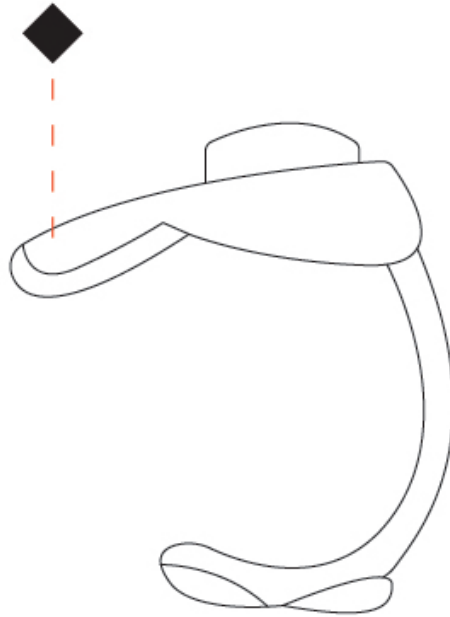

D132192-

PROJECT

TYPE

SPECIFIER

QUANTITY

DATE

D