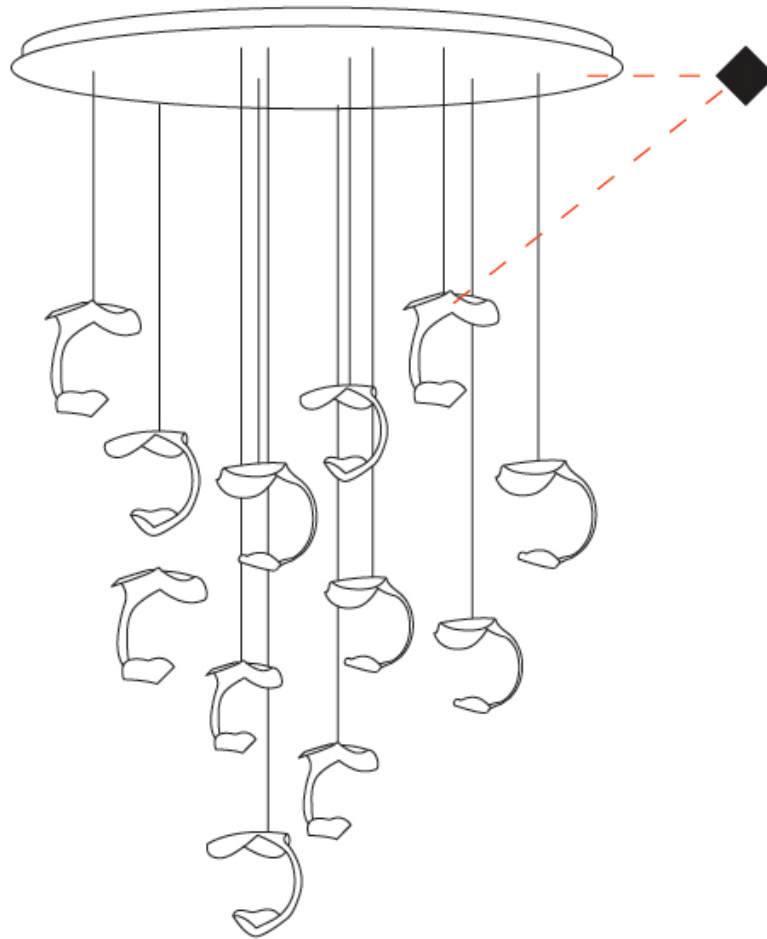

D131609-

PROJECT	_____
TYPE	_____
SPECIFIER	_____
QUANTITY	_____
DATE	_____

D