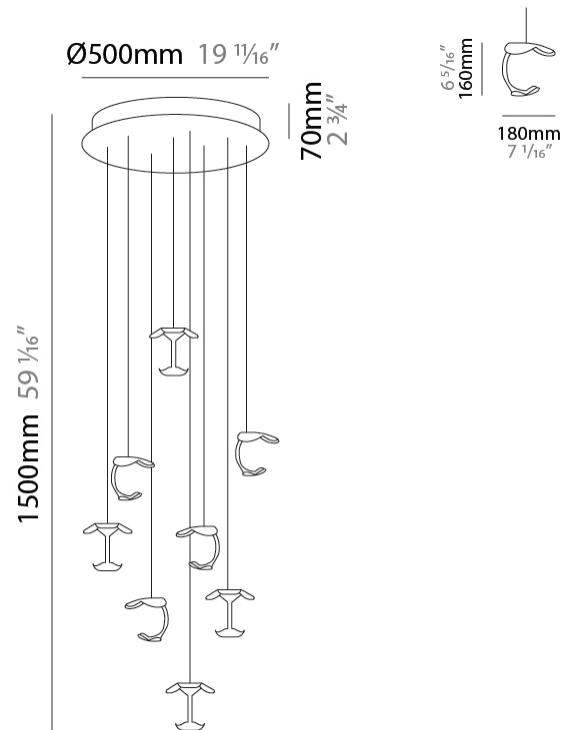

PROJECT	_____
TYPE	_____
SPECIFIER	_____
QUANTITY	_____
DATE	_____

1. To build a product code in our configurator select the specify button on the base model # product page
2. To build a manual product code on this datasheet choose from the options listed below in blue font and add the suffix to the base model #

GENERAL

Series: Le Gigine
Partner: Knikerboker
Division: Design
Installation: Suspension
Product Type: Pendant
Mounting Location: Ceiling
Light Distribution: Indirect

PHYSICAL

Shape: Abstract
Diameter (mm): 500
Diameter (in): 19 1/16
Max. Overall Height (mm): 1650
Max. Overall Height (in): 64 15/16
Weight (kg): 12.4
Fixture Finish: EWH / EBK / MAN / COF / PRD / SLF / GLF / CLF / BRL / EWS / EWG / EWC / EWR / EBS / EBG / EBC / EBC / EBB / MAS / MAD / MAC / MAB / COS / CGO / CCL / CBL / PRS / PRG / PRC / PRB
Fixture Material: Metal
Cable Details: Transparent Cable in the following lengths 4 x 1000mm / 39 3/8" 4 x 1500mm / 59 1/16"

ELECTRICAL

Lamp Type: LED
Input Wattage (W): 44
Dimming: Non-Dimming / Phase Dimming (120vac Only)
Driver Included: Yes
Driver Location: Integrated
Driver Type: Constant Current - Universal
Driver Class: Class 2
Input Voltage (V): 120 - 277
Constant Current (MA): 1050

LED

Number of LEDs: 8
Color Temperature (°K): 3000
Max. Delivered Lumen (lm): 6800
CRI: >85 CRI
Lamp Life (hrs): 50000

OPTICAL

RATINGS AND CERTIFICATIONS

Certified By: Certified for North American Standards
IP rating: IP20