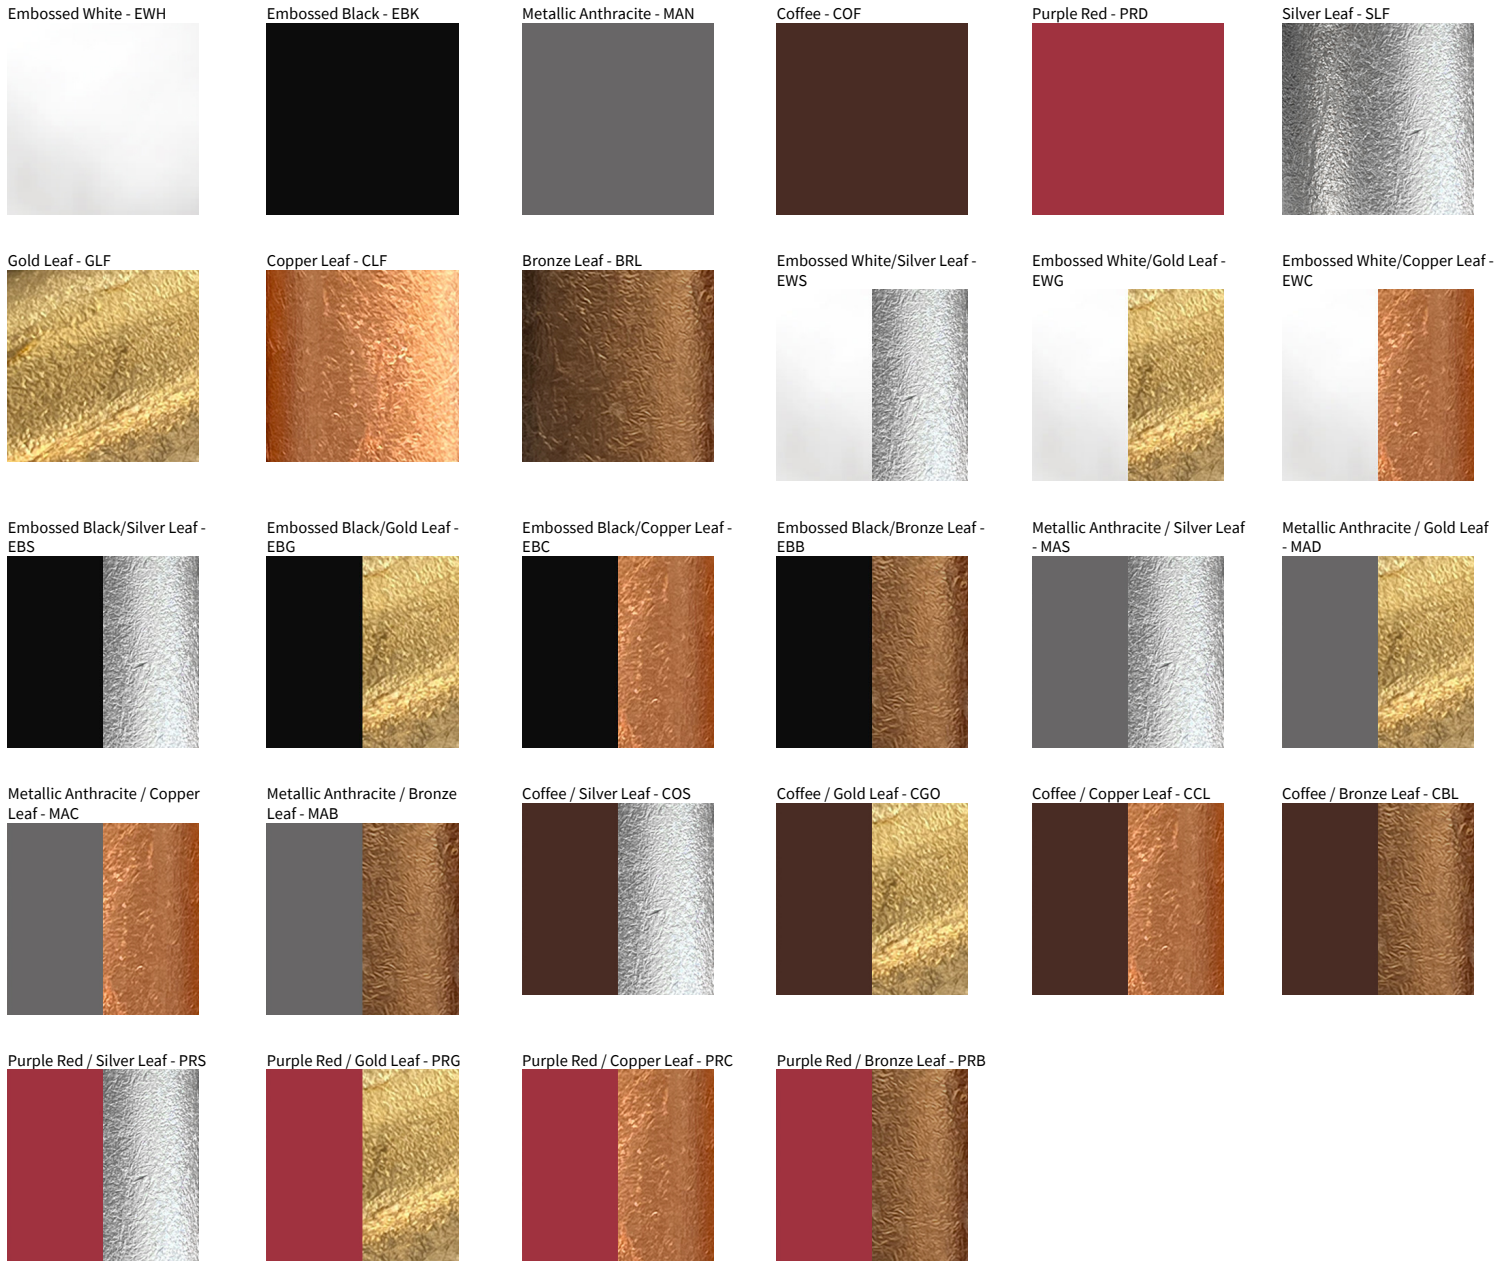

Fixture Finish: EWH / EBK / MAN / COF / PRD / SLF / GLF / CLF / BRL / EWS / EWG / EWC / EWR / EBS / EBG / EBC / EBC / EBB / MAS / MAD / MAC / MAB / COS / CGO / CCL / CBL / PRS / PRG / PRC / PRB

Fixture Material: Metal

D133135-

PROJECT

TYPE

SPECIFIER

QUANTITY

DATE

LE GIGINE COLOR FINISH CHART

PROJECT
TYPE
SPECIFIER
QUANTITY
DATE

Fixture Finish

Digital: Not all screens are calibrated the same, and therefore, colors will appear differently between screens.
Physical: When texture is involved, there will be variations in color, character and tone within a product series and between product families.