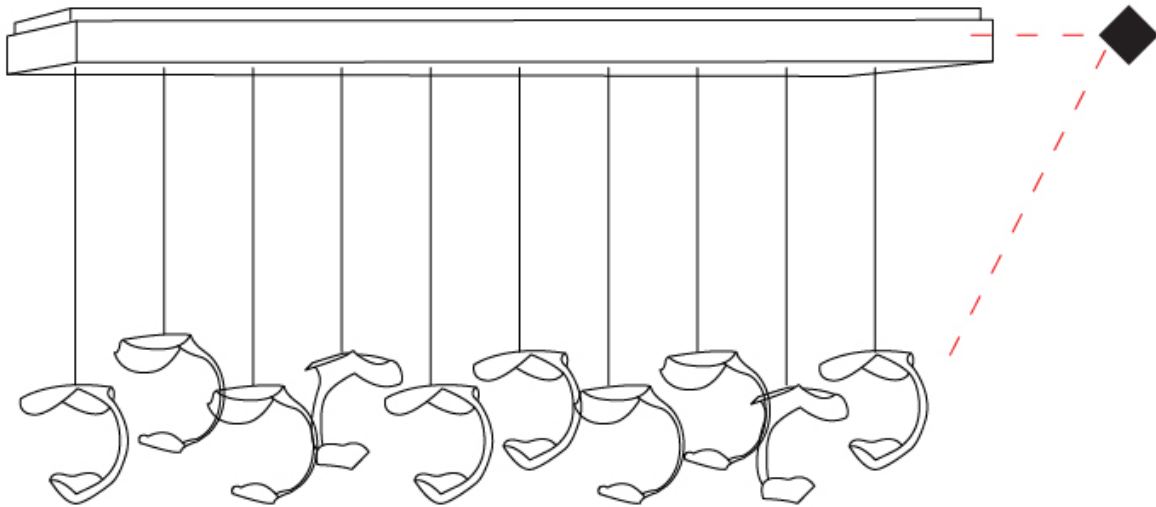

LE GIGINE SUSPENSION

D131607-

PROJECT _____

TYPE _____

SPECIFIER _____

QUANTITY _____

DATE _____

D