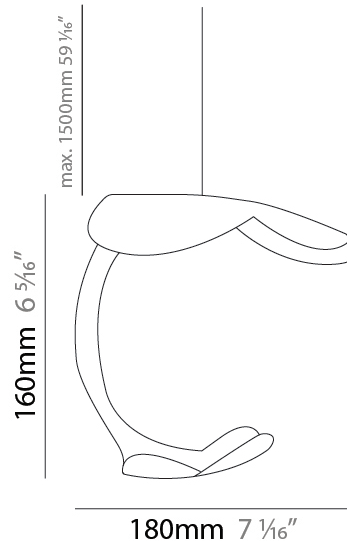

base number   Finish
Options

PROJECT	_____
TYPE	_____
SPECIFIER	_____
QUANTITY	_____
DATE	_____

1. To build a product code in our configurator select the specify button on the base model # product page
2. To build a manual product code on this datasheet choose from the options listed below in blue font and add the suffix to the base model #

GENERAL

Series: Le Gigue
Partner: Knikerboker
Division: Design
Installation: Suspension
Product Type: Pendant
Mounting Location: Ceiling
Light Distribution: Indirect

PHYSICAL

Shape: Abstract
Length (mm): 180
Length (in): 7 1/16
Width (mm): 160
Width (in): 6 5/16
Height (mm): 160
Height (in): 6 5/16
Max. Overall Height (mm): 1650
Max. Overall Height (in): 64 15/16
Weight (kg): 0.55
Fixture Finish: EWH / EBK / MAN / COF / PRD/ SLF / GLF / CLF / BRL / EWS / EWG / EWC / EWR / EBS / EBG / EBC / EBC / EBB / MAS / MAD / MAC / MAB / COS / CGO / CCL / CBL / PRS / PRG / PRC / PRB
Fixture Material: Metal
Cable Details: 1500mm / 59 1/16" Transparent Cable

ELECTRICAL

Lamp Type: LED
Input Wattage (W): 5.5
Dimming: Non-Dimming / Phase Dimming (120vac Only)
Driver Included: No
Driver Location: Remote
Driver Type: Constant Current - Universal
Driver Class: Class 2
Input Voltage (V): 120 - 277
Constant Current (MA): 900

LED

Color Temperature (°K): 3000
Max. Delivered Lumen (lm): 850
CRI: >85 CRI
Lamp Life (hrs): 50000

OPTICAL

RATINGS AND CERTIFICATIONS

Certified By: Certified for North American Standards
IP rating: IP20