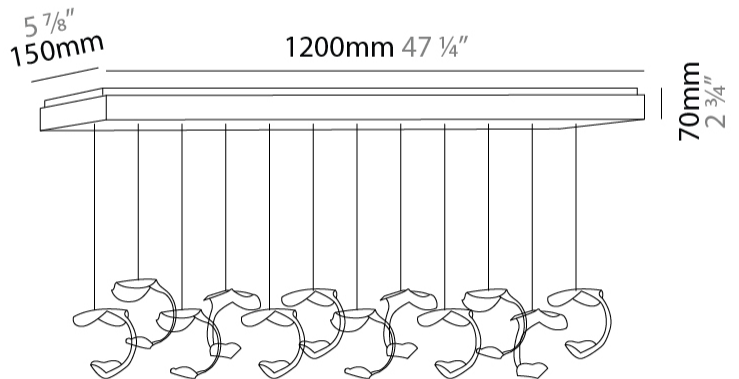

PROJECT	_____
TYPE	_____
SPECIFIER	_____
QUANTITY	_____
DATE	_____

1. To build a product code in our configurator select the specify button on the base model # product page
2. To build a manual product code on this datasheet choose from the options listed below in blue font and add the suffix to the base model #

GENERAL

Series: Le Gigine
Partner: Knikerboker
Division: Design
Installation: Suspension
Product Type: Pendant
Mounting Location: Ceiling
Light Distribution: Indirect

PHYSICAL

Shape: Abstract
Diameter (in): 37 ⁷/₁₆
Length (mm): 1200
Max. Overall Height (mm): 1650
Max. Overall Height (in): 64 ¹⁵/₁₆
Weight (kg): 12.6
Fixture Finish: EWH / EBK / MAN / COF / PRD / SLF / GLF / CLF / BRL / EWS / EWG / EWC / EWR / EBS / EBG / EBC / EBC / EBB / MAS / MAD / MAC / MAB / COS / CGO / CCL / CBL / PRS / PRG / PRC / PRB
Fixture Material: Metal
Cable Details: Transparent Cable in the following lengths 6 x 1000mm / 39 3/8" 6 x 1500mm / 59 1/16"

ELECTRICAL

Lamp Type: LED
Input Wattage (W): 66
Dimming: Non-Dimming / Phase Dimming (120vac Only)
Driver Included: Yes
Driver Location: Integrated
Driver Type: Constant Current - Universal
Driver Class: Class 2
Input Voltage (V): 120 - 277
Constant Current (MA): 1050

LED

Number of LEDs: 12
Color Temperature (°K): 3000
Max. Delivered Lumen (lm): 10200
CRI: >85 CRI
Lamp Life (hrs): 50000

OPTICAL

RATINGS AND CERTIFICATIONS

Certified By: Certified for North American Standards
IP rating: IP20