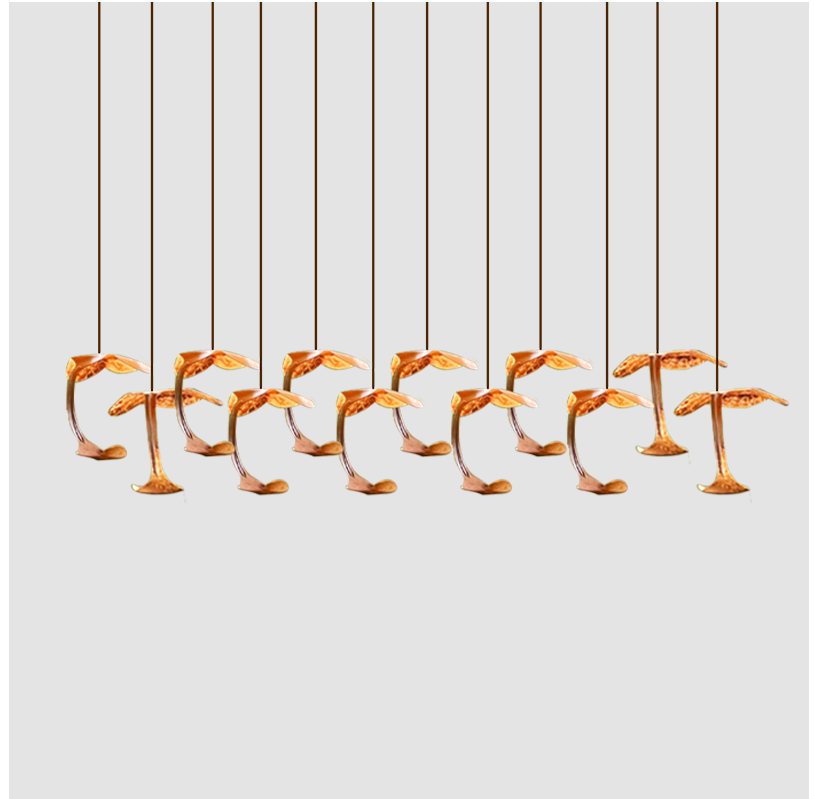

PROJECT	_____
TYPE	_____
SPECIFIER	_____
QUANTITY	_____
DATE	_____

1. To build a product code in our configurator select the specify button on the base model # product page
2. To build a manual product code on this datasheet choose from the options listed below in blue font and add the suffix to the base model #

GENERAL

Series: Le Gigine
Partner: Knikerboker
Division: Design
Installation: Suspension
Product Type: Pendant
Mounting Location: Ceiling
Light Distribution: Indirect

PHYSICAL

Shape: Abstract
Diameter (in): 37 ⁷/₁₆
Length (mm): 1200
Max. Overall Height (mm): 1650
Max. Overall Height (in): 64 ¹⁵/₁₆
Weight (kg): 12.6
Fixture Finish: EWH / EBK / MAN / COF / PRD / SLF / GLF / CLF / BRL / EWS / EWG / EWC / EWR / EBS / EBG / EBC / EBC / EBB / MAS / MAD / MAC / MAB / COS / CGO / CCL / CBL / PRS / PRG / PRC / PRB
Fixture Material: Metal
Cable Details: Transparent Cable in the following lengths 6 x 1000mm / 39 3/8" 6 x 1500mm / 59 1/16"

ELECTRICAL

Lamp Type: LED
Input Wattage (W): 66
Dimming: Non-Dimming / Phase Dimming (120vac Only)
Driver Included: Yes
Driver Location: Integrated
Driver Type: Constant Current - Universal
Driver Class: Class 2
Input Voltage (V): 120 - 277
Constant Current (MA): 1050

LED

Number of LEDs: 12
Color Temperature (°K): 3000
Max. Delivered Lumen (lm): 10200
CRI: >85 CRI
Lamp Life (hrs): 50000

OPTICAL

RATINGS AND CERTIFICATIONS

Certified By: Certified for North American Standards
IP rating: IP20